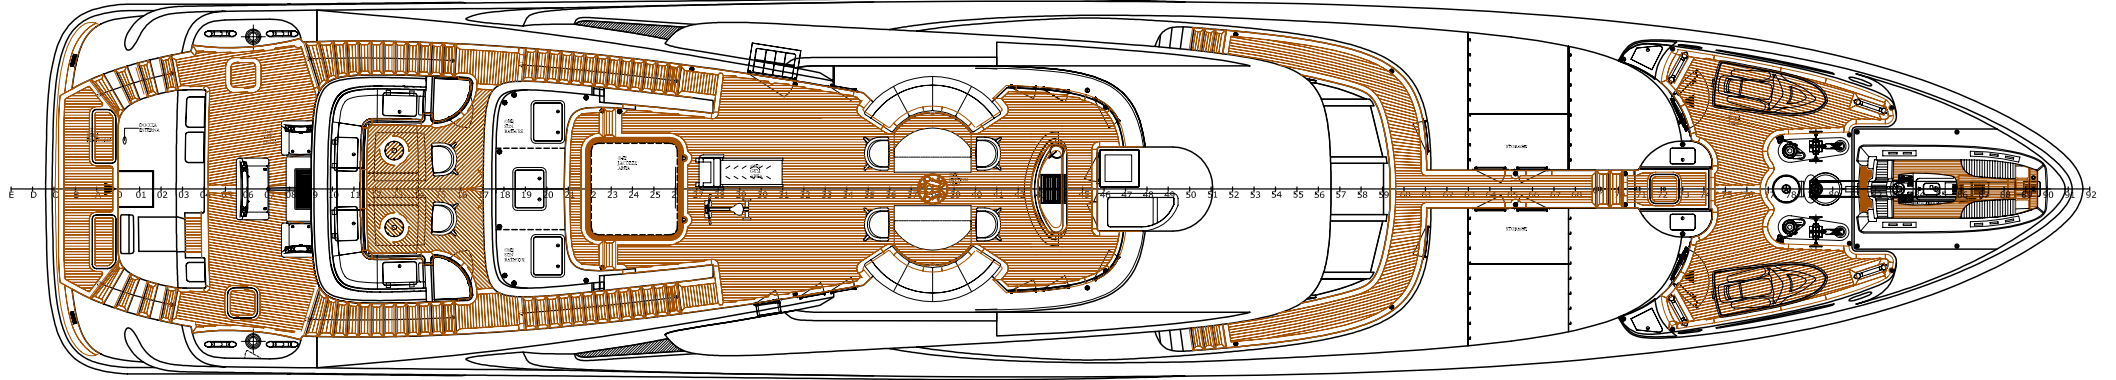

GENERAL ARRANGEMENT