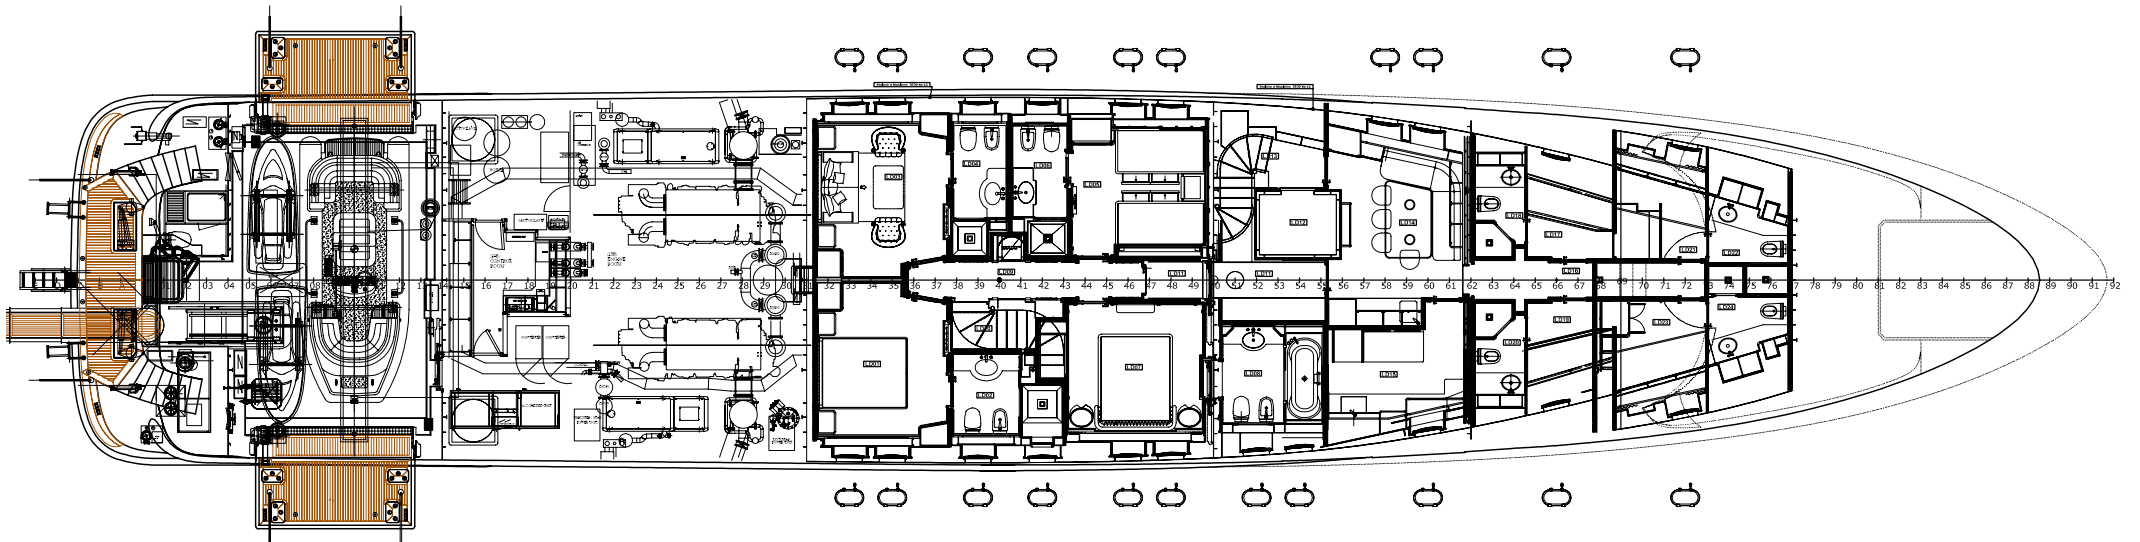

GENERAL ARRANGEMENT