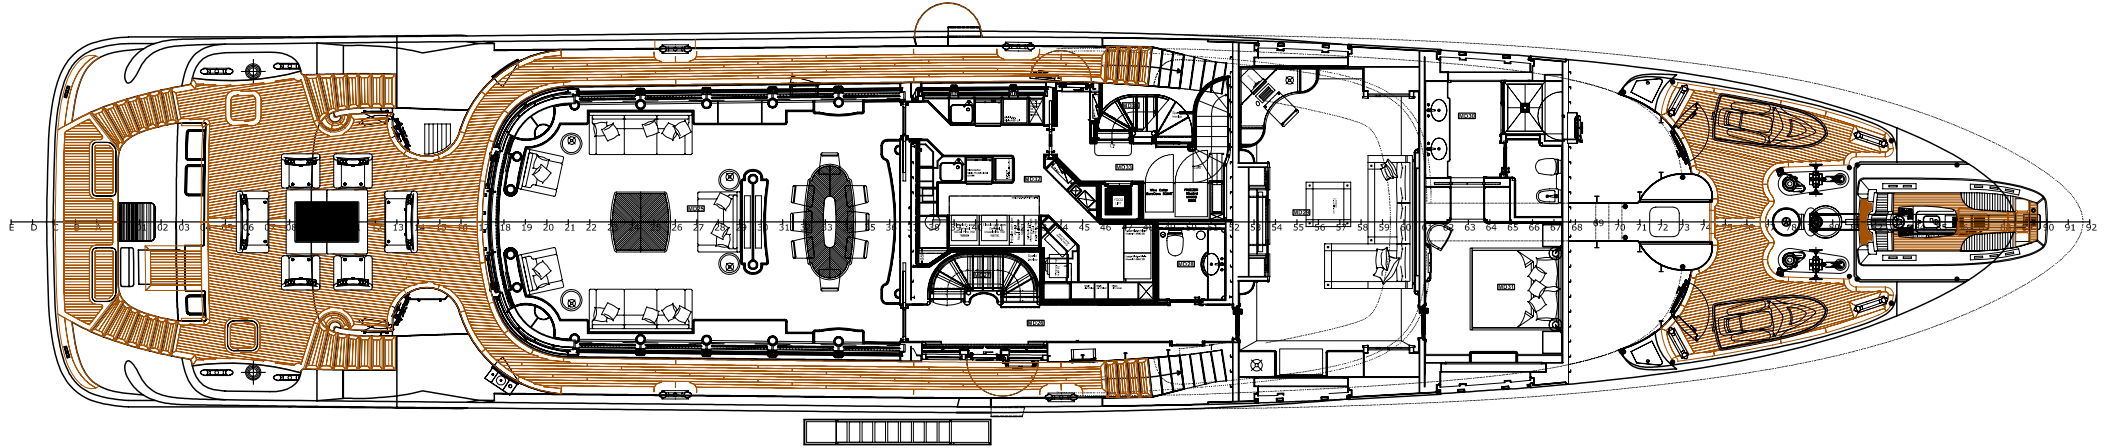

GENERAL ARRANGEMENT