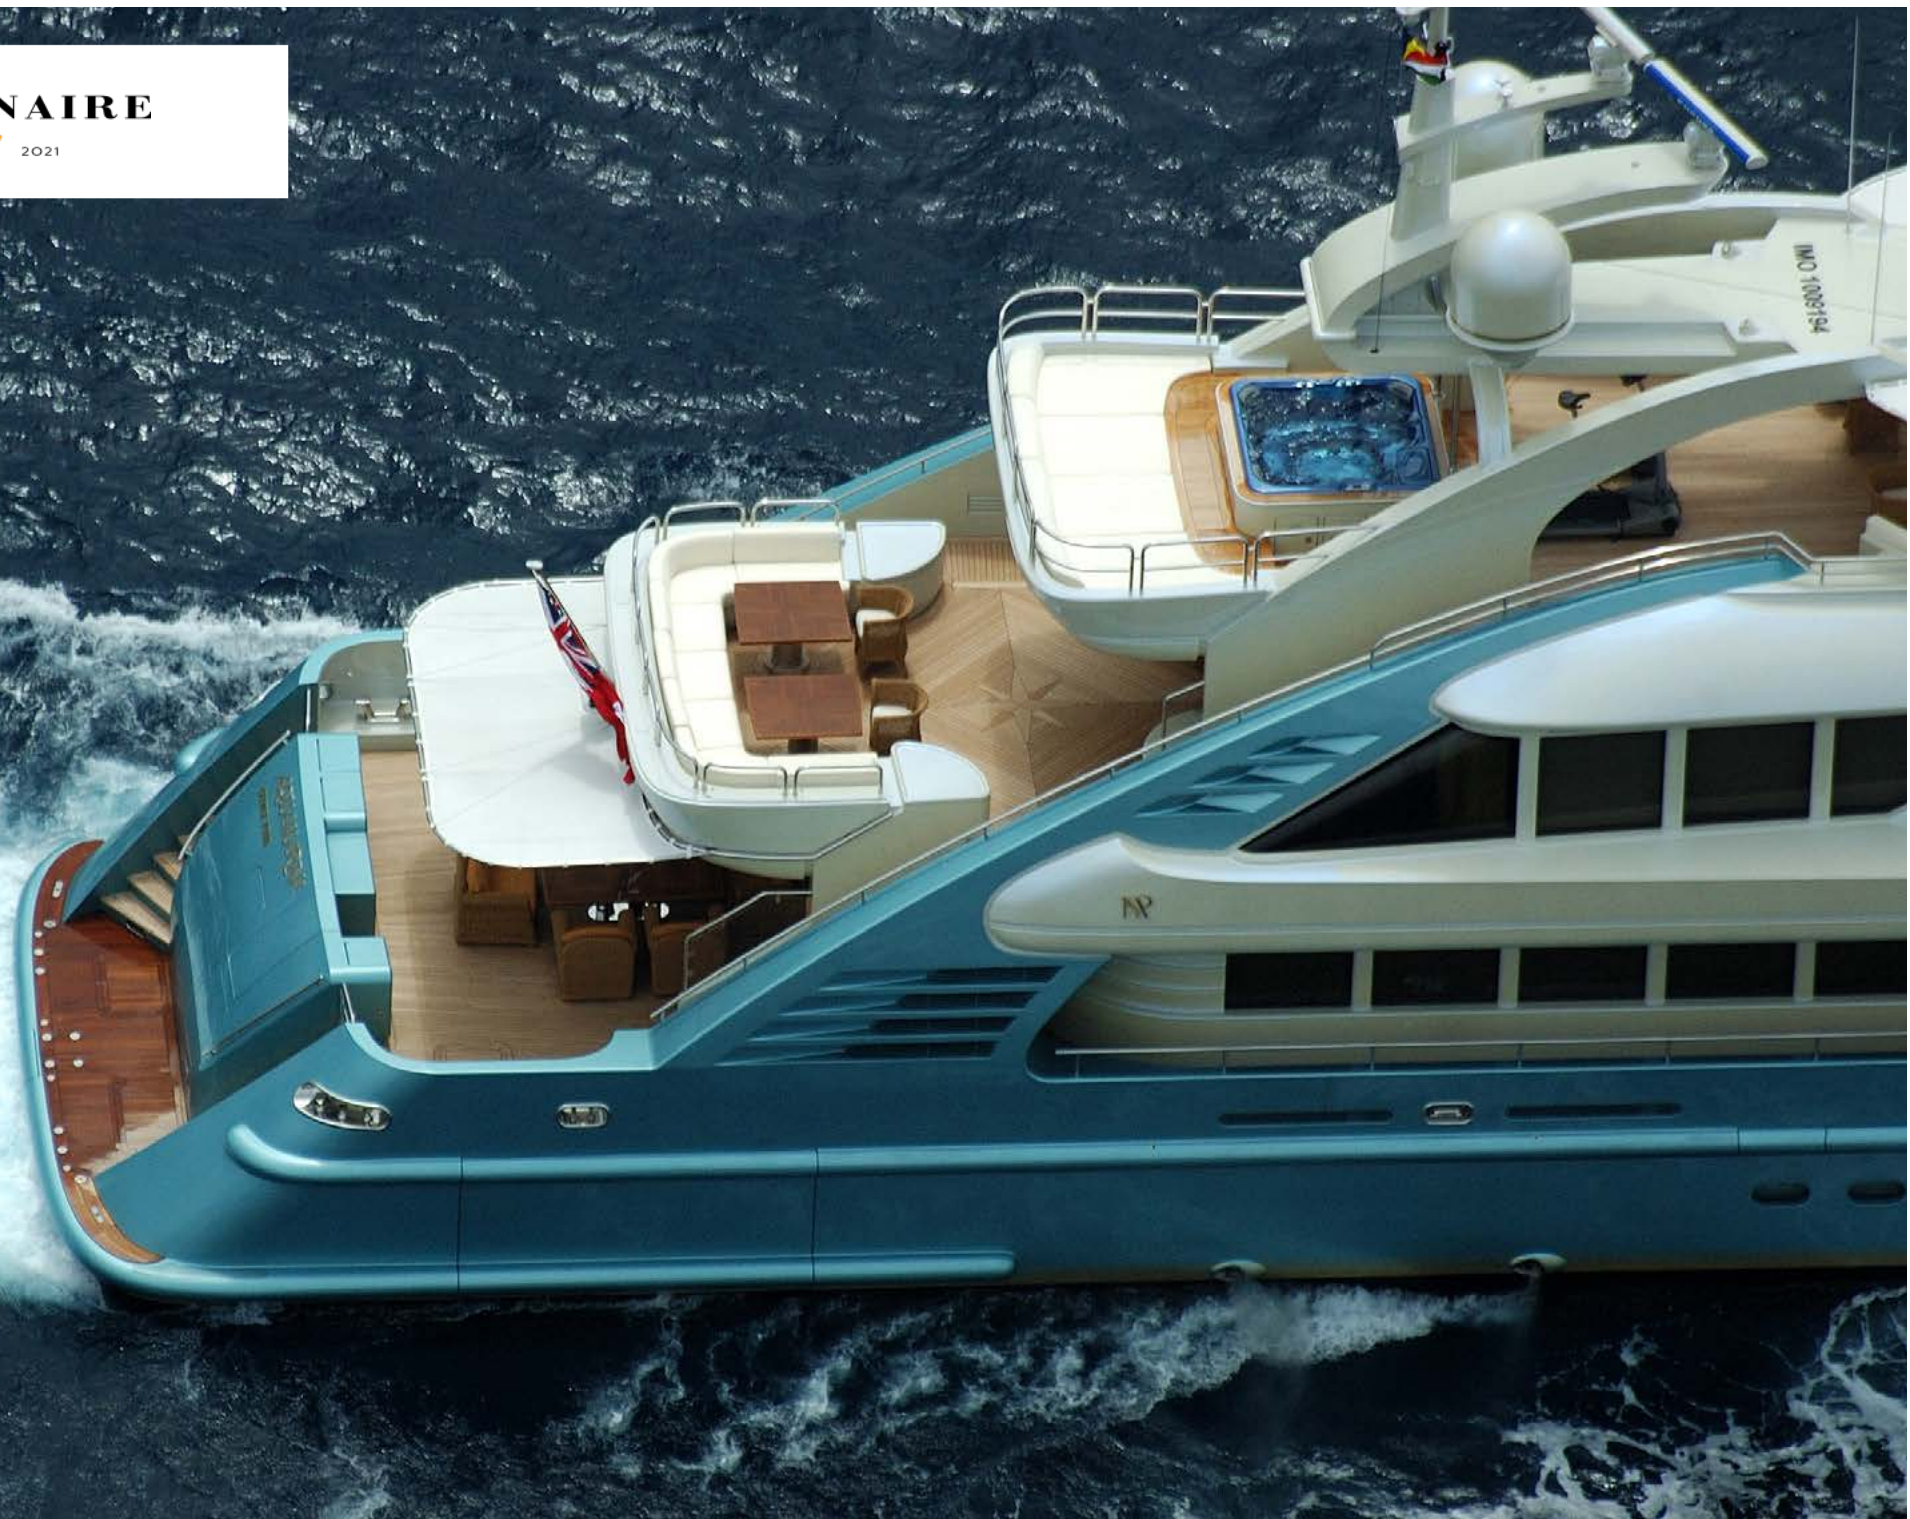

BILL
BILLIONAIRE
EST. 2021

LOCATION

Dubai