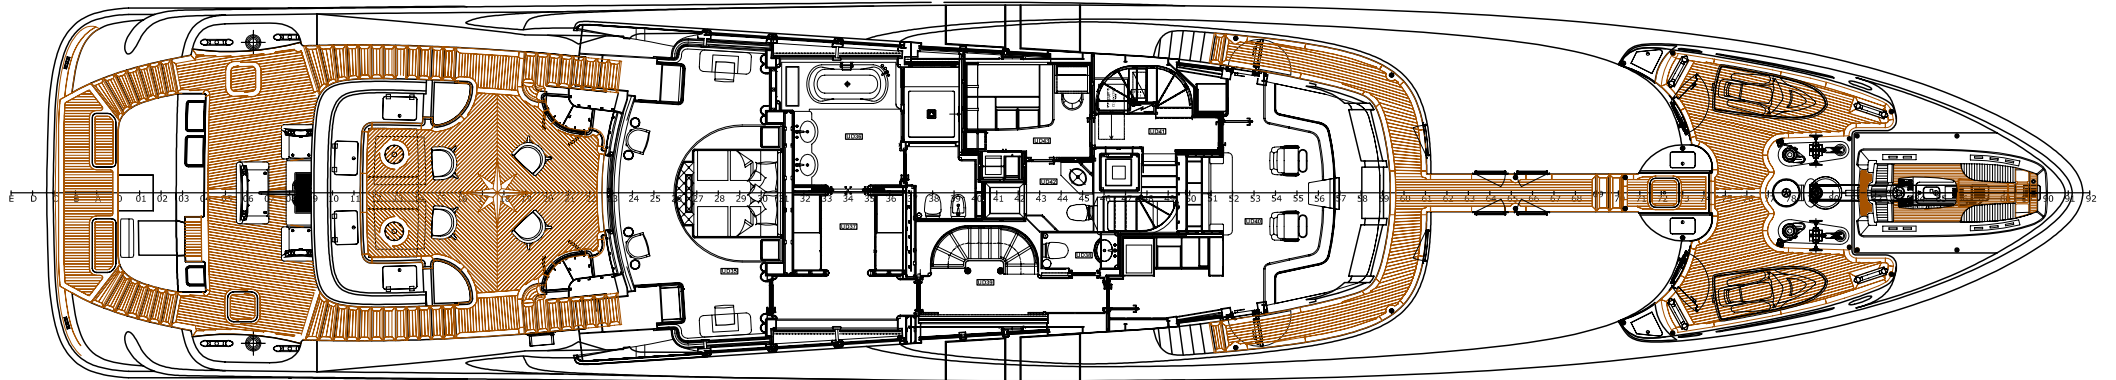

GENERAL ARRANGEMENT