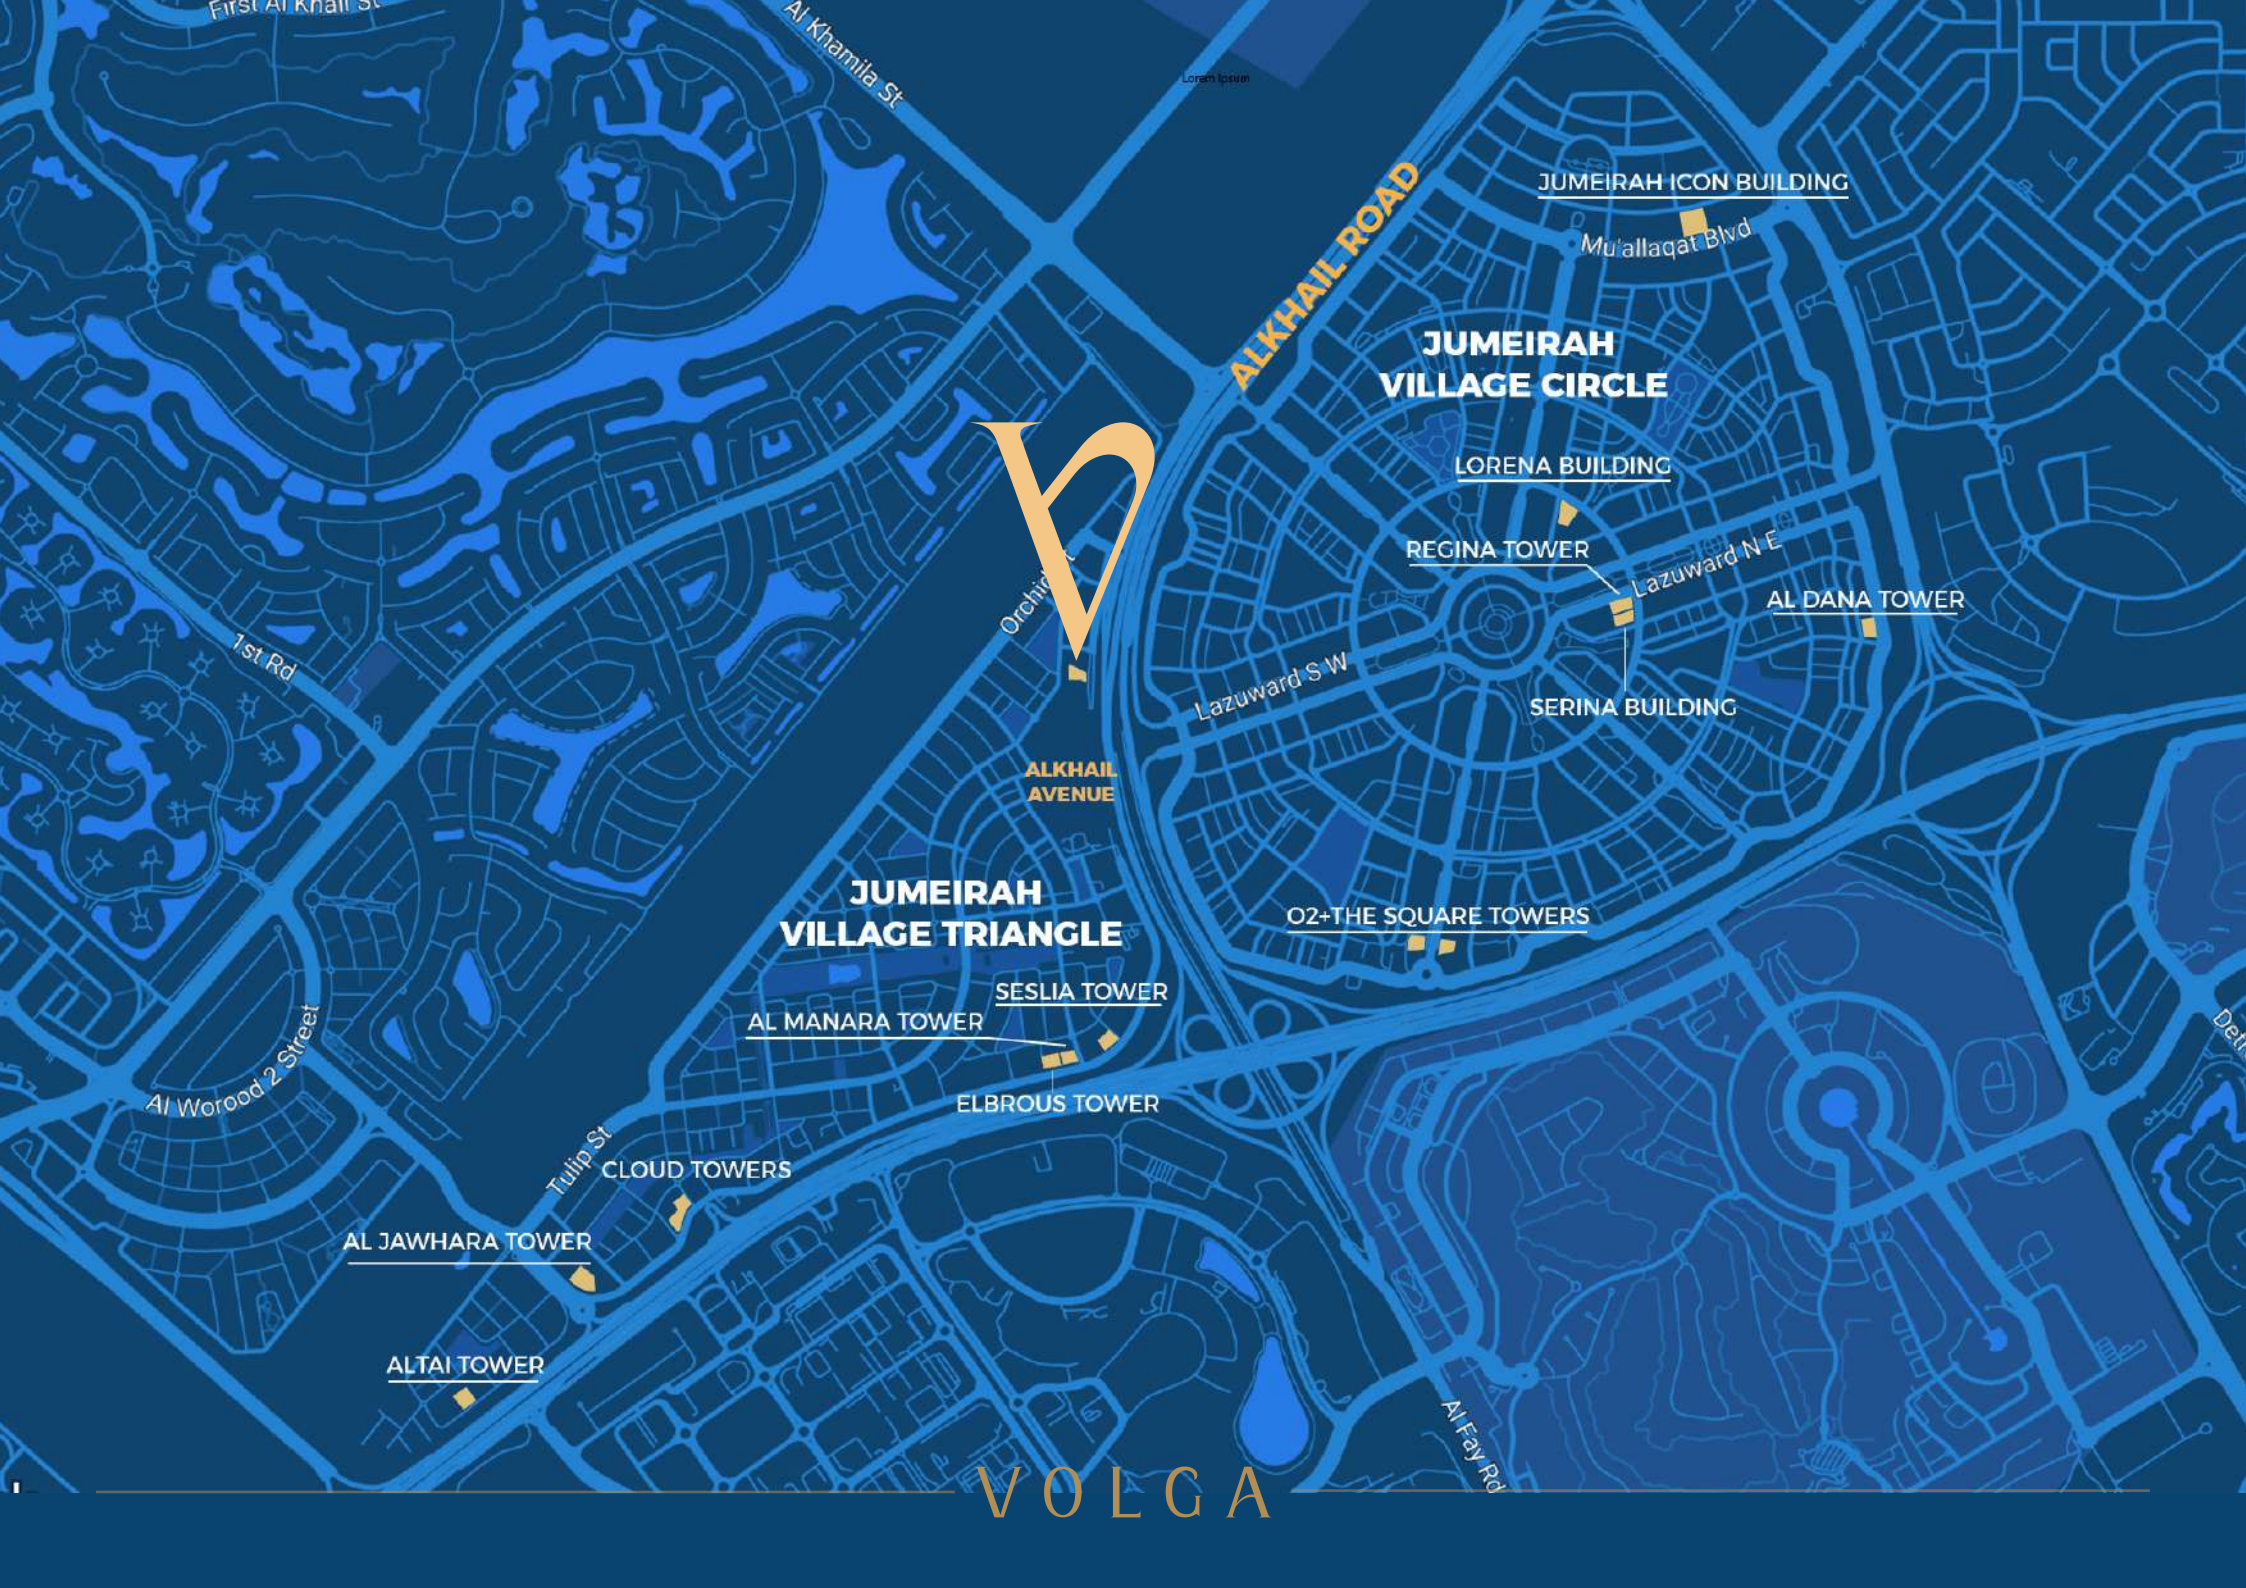

# Location Map

13 MIN

JBR

17 MIN

Mall of Emirates

19 MIN

Palm Jumeirah

20 MIN

Global Village

23 MIN

Dubai Mall

JVT  
DUBAI

VOLGA

ALKHAIL ROAD

JUMEIRAH ICON BUILDING

Mu'allaqat Blvd

JUMEIRAH VILLAGE CIRCLE

LORENA BUILDING

REGINA TOWER

Lazuward N E

AL DANA TOWER

SERINA BUILDING

Lazuward S W

ALKHAIL AVENUE

JUMEIRAH VILLAGE TRIANGLE

O2+THE SQUARE TOWERS

SESLIA TOWER

AL MANARA TOWER

ELBROUS TOWER

CLOUD TOWERS

AL JAWHARA TOWER

ALTAI TOWER